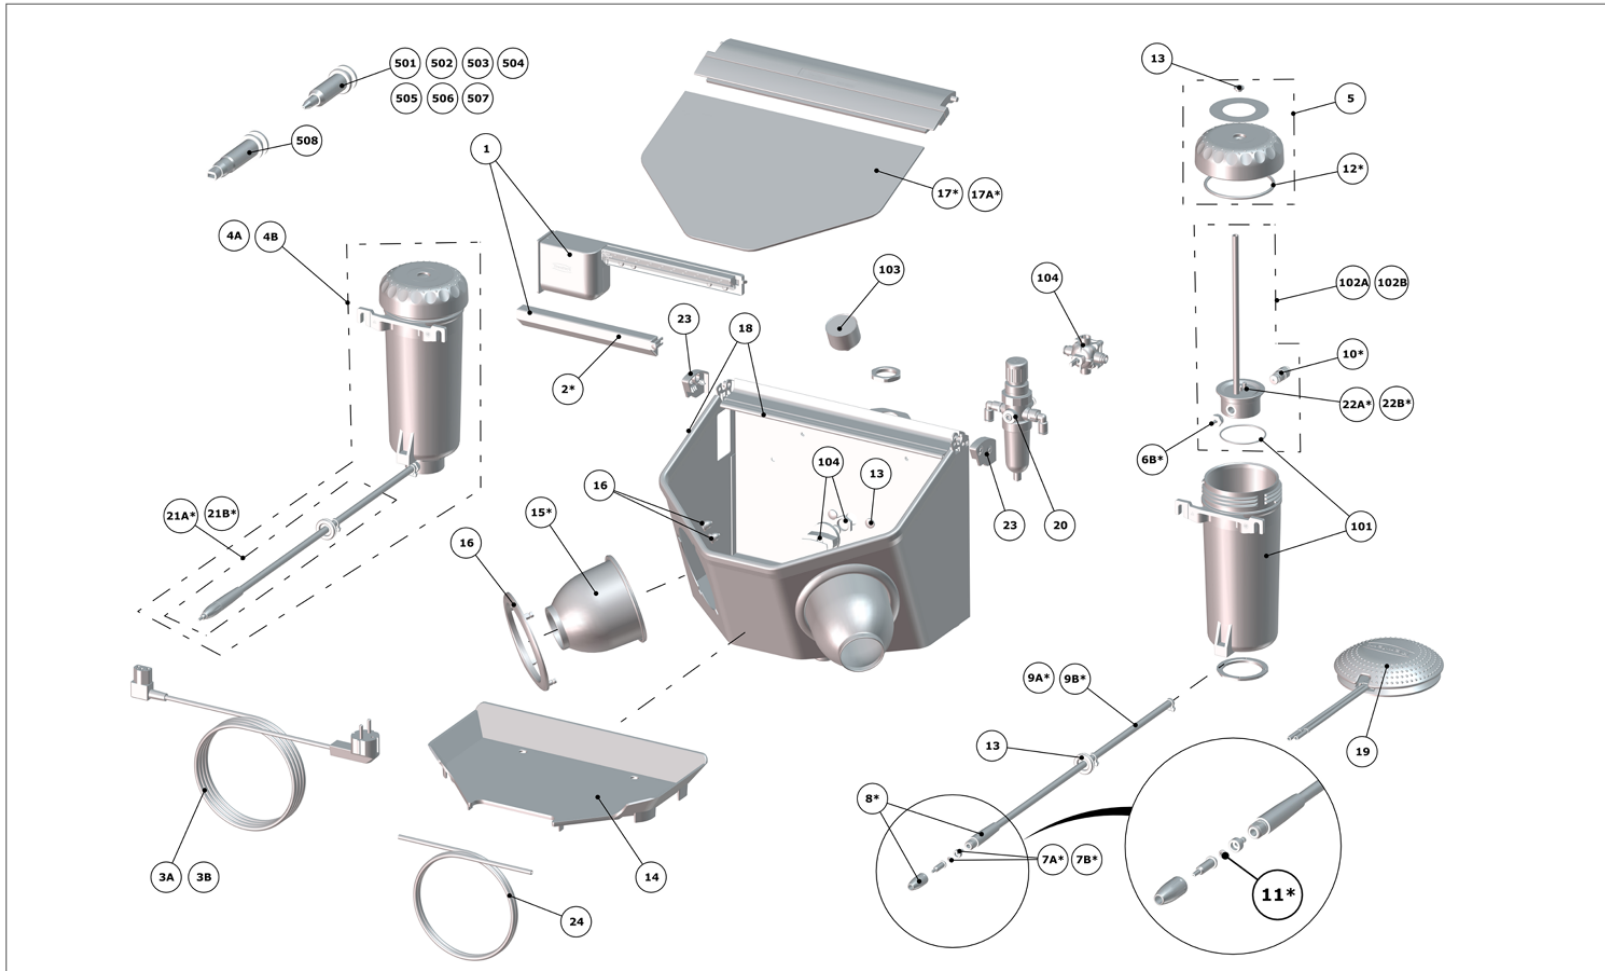

2947 xxxx Basic classic

21-6642 17012018 / A

Version	Position	Name	Article number	Wishlist
A	1	Lamp complete	900021428	
A	2	Cover for lamp	900036659*	
A	3A	Unit connector cable 230V	900036121	
A	3B	Unit connector cable 120V	900036122	
A	4A	Additional tank 25-70µ basic quattro 2958	29580050	
A	4B	Additional tank 70-250µ basic quattro 2958	29580250	
A	5	Lid f.replacement tank BASIC 25-500µm	900035801	
A	6A	IT blasting hose incl. handpiece 25-70 µm	929000050*	
A	6B	IT blasting hose incl. handpiece 70-500 µm	929000500*	
A	7A	IT blasting hose incl. handpiece 25-70 µm	929000050*	
A	7B	IT blasting hose incl. handpiece 70-500 µm	929000500*	
A	8	IT blasting hose incl. handpiece 70-500 µm	929000500*	
A	9A	IT blasting hose incl. handpiece 25-70 µm	929000050*	
A	9B	IT blasting hose incl. handpiece 70-500 µm	929000500*	
A	10	Filter cartridge	900021431*	
A	12	O-ring DIN 3771 82x4 NBR 55	900033035*	
A	13	Hardware Basic	929470002	
A	14	Base grid Basic classic	900036329	

*) Wear and tear parts, excluded from the guarantee.

Version	Position	Name	Article number	Wishlist
A	15	Hand sleeves	900034751*	
A	16	Ring for hand sleeves	900036339	
A	17	Coated glass screen Basic classic	900021448*	
A	17A	Uncoated glass screen Basic classic, 3 pcs.	900036327*	
A	18	Edge protection Basic	929470001	
A	19	Pneumatic foot switch	900020921	
A	20	Maintenance unit classic	900036599	
A	21A	IT blasting hose incl. handpiece 25-70 µm	929000050*	
A	21B	IT blasting hose incl. handpiece 70-500 µm	929000500*	
A	22A	Plug-in dosing nipple 25-70 µm	900036353	
A	22B	Plug-in dosing nipple 70-250µm	900036354	
A	23	Side panels Basic	929470003	
A	24	PU-hose 6 x 3.9 mm, blue 5 M	900150864	
A	101	Replacement tank case Basic	900035800	
A	102A	Mixing chamber 25-70µm master/classic/quattro/eco	900036386	
A	102B	Mixing chamber 70-250µm master/classic/quattro/eco	900036387	
A	103	Manometer with screw fitting	21119	
A	104	2-fold tank selector switch	900021551	