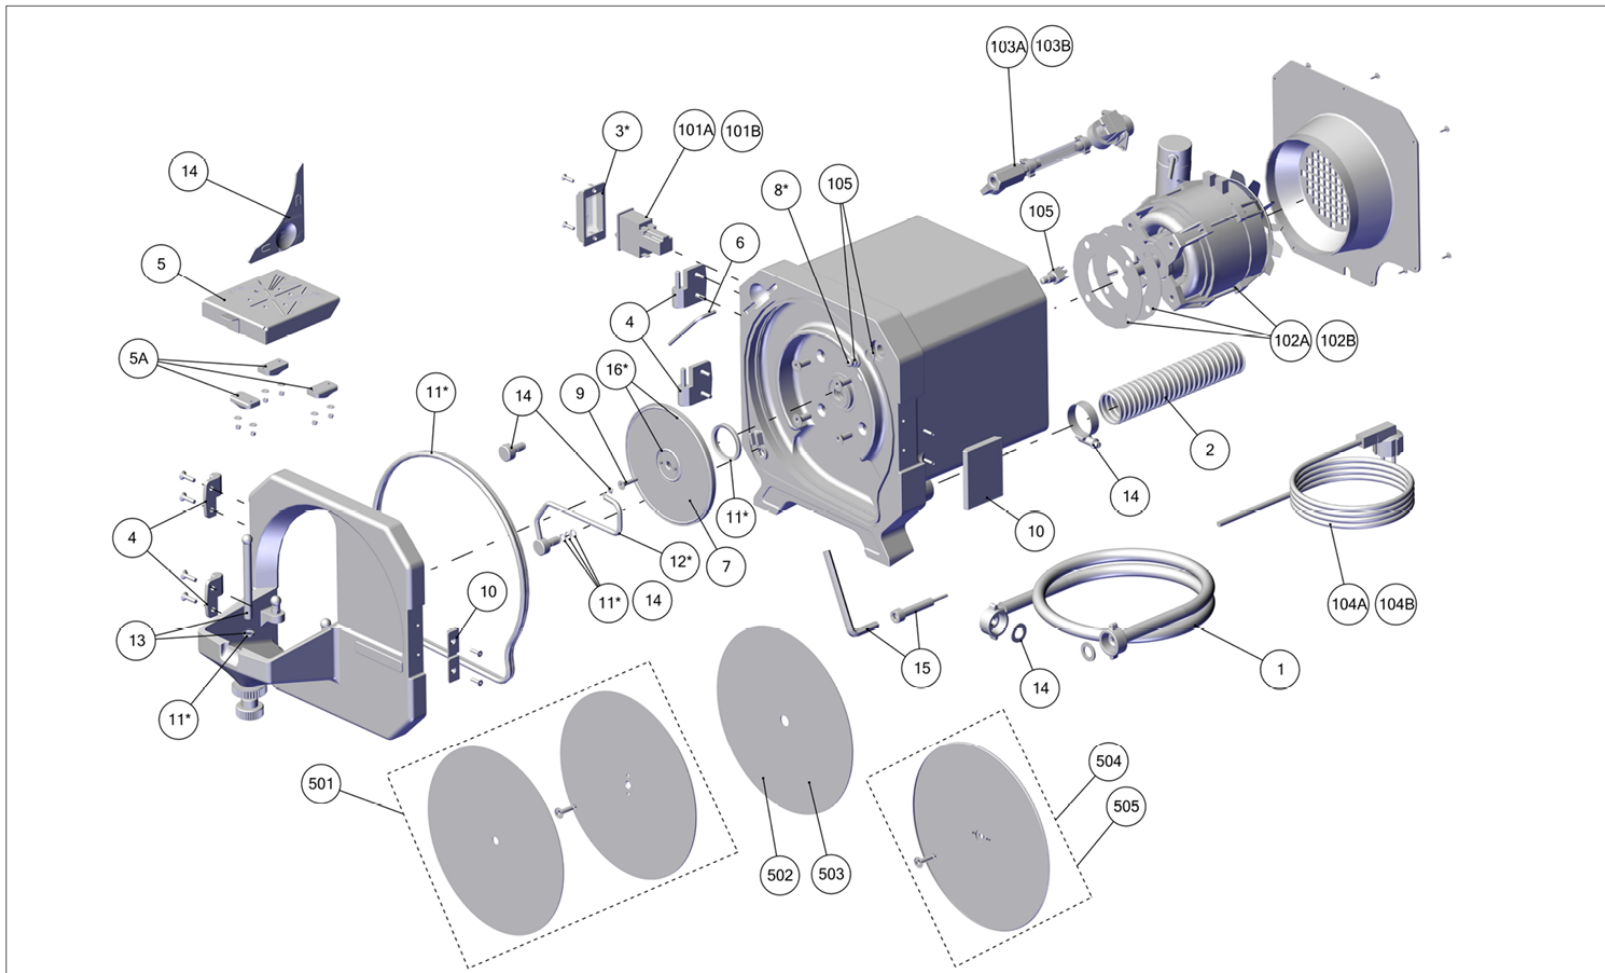

1803 xxxx MT plus

21-9874 18012018 / A

Version	Position	Name	Article number	Wishlist
A	1	Admission hose compl. Trimmer	20976	
A	2	Outlet hose 41x35mm grey 1,5m long	900150449*	
A	3	Protection cap on/off switch MTplus compl.	900035788*	
A	4	MTplus Hinges complete	900035708	
A	5	MTplus Trimmer table complete	900035717	
A	5A	Ballsocket Trimmer table	900021357	
A	6	Hexagon-key SW 4	900033137	
A	7	Flange MTplus complete up to stand B (O-ring)	900033454	
A	8	Protection cap door switch compl.	21234*	
A	9	Screw for trimming disc MT2/TT2/MTplus/MT3/MT3 pro	900035237	
A	10	Door locker MTplus complete	900033150	
A	11	Set of joints MTplus	900035711*	
A	12	Spray tube MTplus compl.	900035716*	
A	13	Adjusting screw MTplus complete	900036628	
A	14	Small part set MT plus	900021336	
A	15	Set of tools for MTplus	900021337	
A	16	Set of O-rings for flange MTplus/MT2/TT2/MT3/MT3 pro	900033450*	
A	101A	On/Off-switch MTplus 230 V/240 V_12 A	900038698	

*) Wear and tear parts, excluded from the guarantee.

Version	Position	Name	Article number	Wishlist
A	101B	On/Off-switch MTplus 100V / 120V	900035736	
A	102A	Driving motor MTplus 230V compl.	900035719	
A	103A	Water admission MTplus 230V / 240V compl.	918039998	
A	103B	Water admission MTplus 100V / 120V compl.	918039997	
A	104A	Mains cable /Harness MTplus 230V	900035720	
A	104B	Mains cable /Harness MTplus 120V	900035744	
A	105	Door switch Trimmer	900031881	
A	501	Klettfix MT plus Dia. 234mm	18031000	
A	502	Klettfix MTplus, MT3 and MT3 pro, refill pack grain 80	18031100	
A	503	Klettfix MTplus, MT3 and MT3 pro, refill pack grain 120	18031200	
A	504	Marathon MT plus Dia. 234mm	18032000	
A	505	Infinity MT plus Dia. 234mm	18033000	